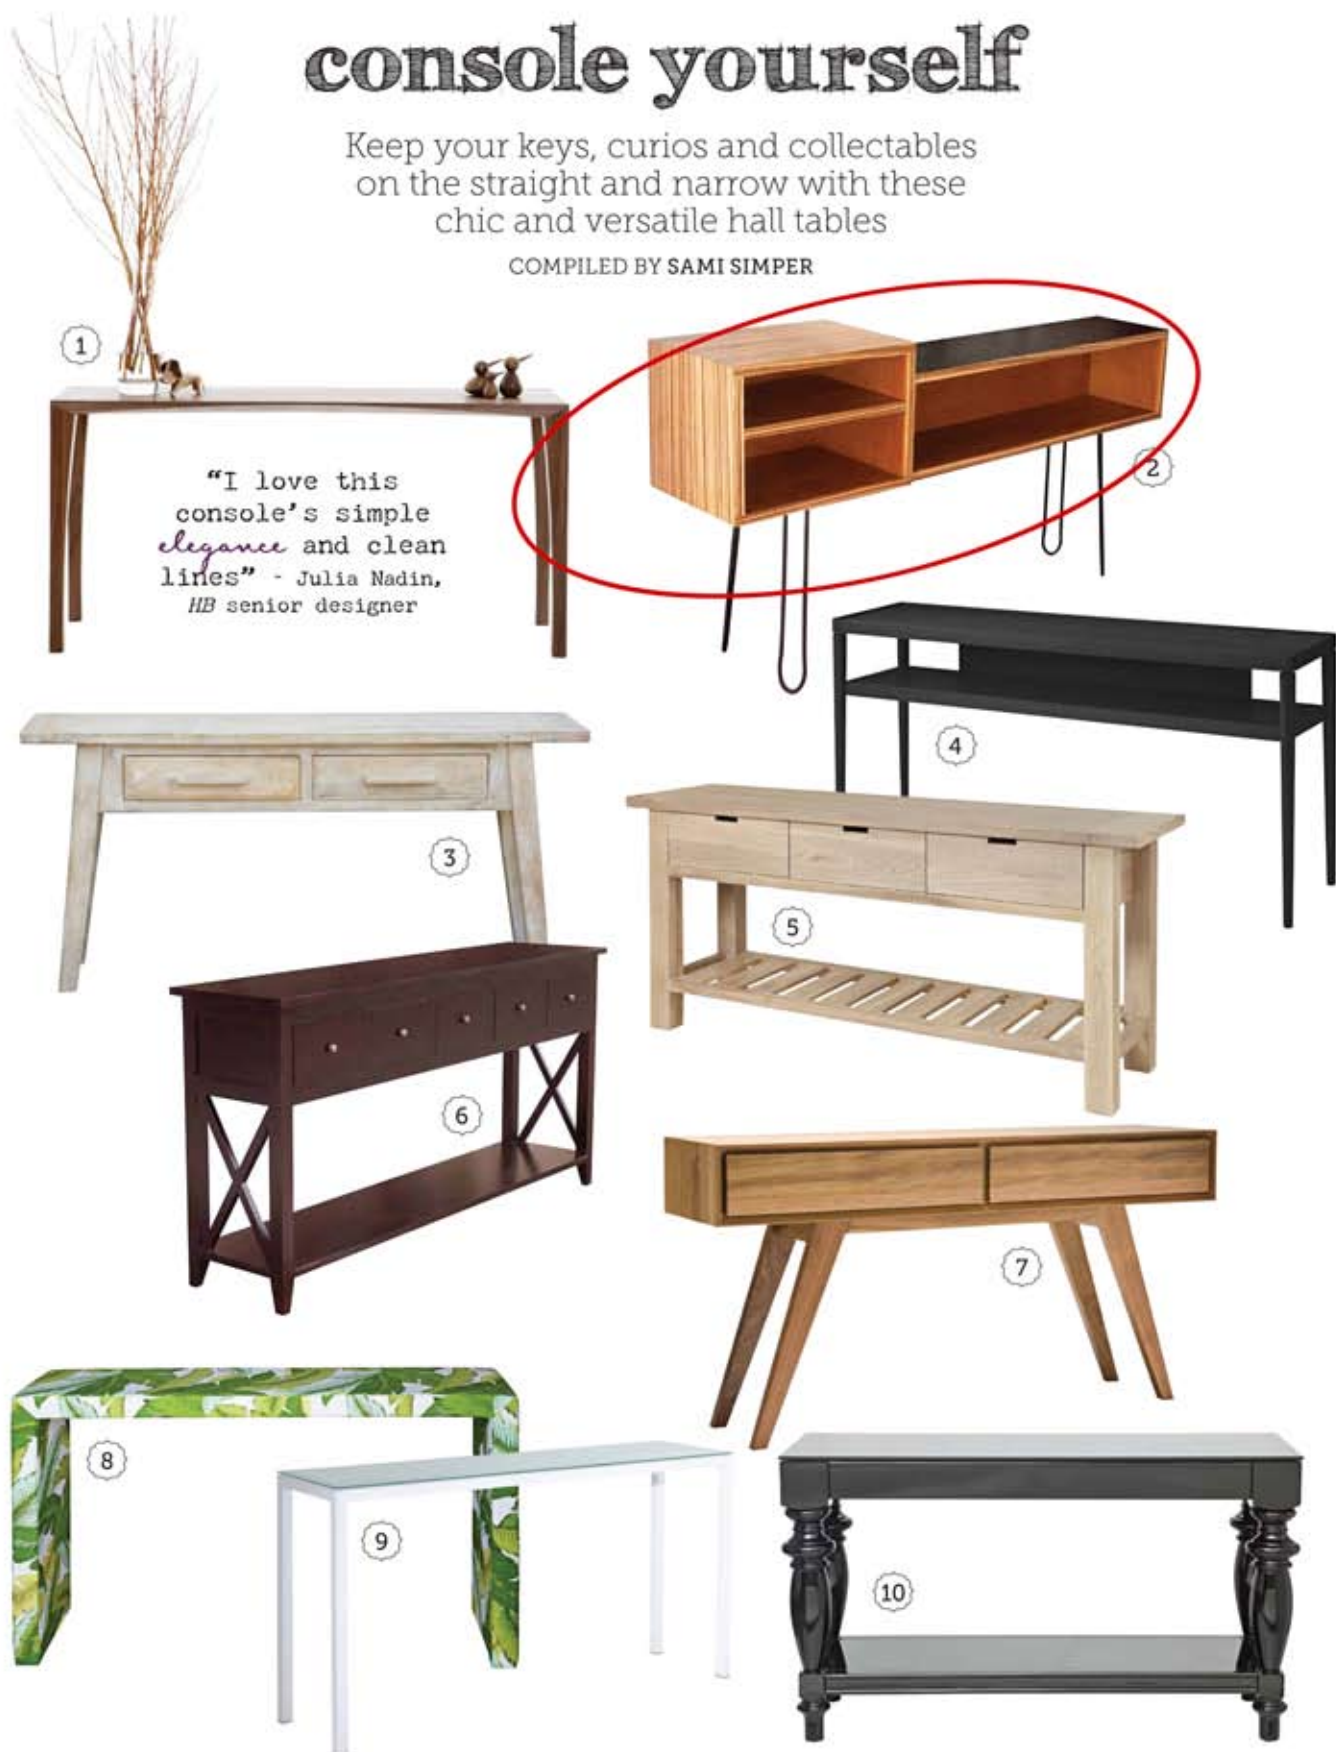

# console yourself

Keep your keys, curios and collectables on the straight and narrow with these chic and versatile hall tables

COMPILED BY SAMI SIMPER

"I love this console's simple elegance and clean lines" - Julia Nadin, HB senior designer

1. 'Johansen' walnut hall table, \$3950, Great Dane Furniture.
2. 'Zebrano' timber and laminate bookcase & open storage unit in Black, \$1200, Senkki Furniture.
3. Cornermill 'Classique' solid mango wood hall table in White, \$349, Zanui.
4. 'Stockholm' particleboard console table in Black, \$469, Ikea.
5. 'Iluka Breadboard' solid oak hall table with shelf in Limewashed, \$1590, Beachwood.
6. 'Hampton' solid timber console table in Tarzan, \$980, The Banyan Tree.
7. 'Carson' Tasmanian blackwood console in Clear Lacquer, \$1349, Oz Design Furniture.
8. 'Portofino' upholstered plywood console table in Leafy Green & White, \$1175, Eco Chic.
9. Powder-coated steel and glass console table in White, \$835, Aero Designs.
10. 'Coco' MDF and glass console table in Black High Gloss, \$649, Dare Gallery. [Stockists, page 214](#)